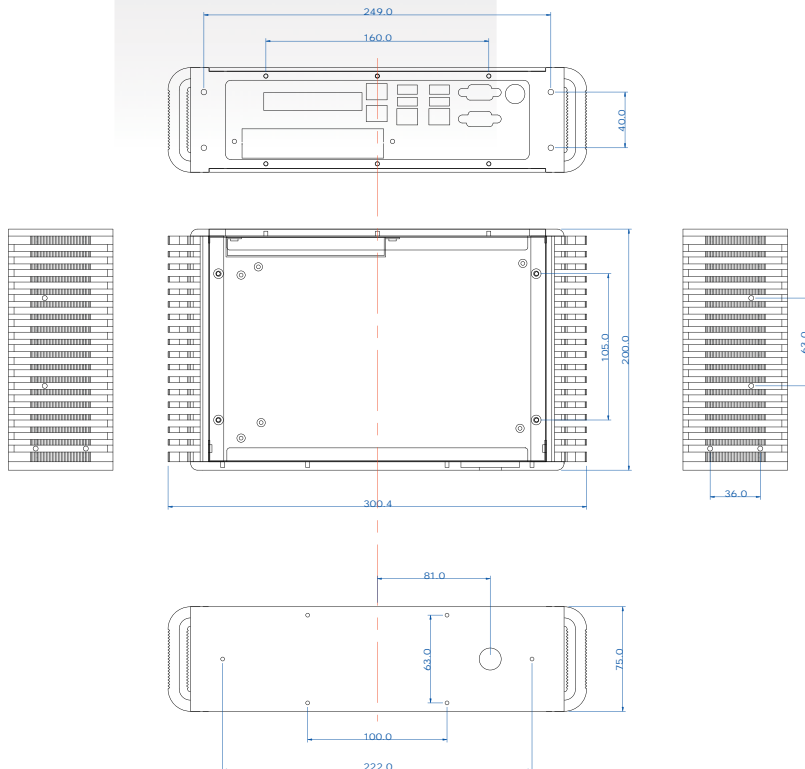

TWISTER Series

TWISTER Chassis without top-cover

Application :
Thin Client, Network device, Set-Top Box, VPN, VOIP, DVR and POS system

Technical Data :

. Dimension	75 H x 300 W x 200 D mm
. Dimension	75 H x 300 W x 263 D mm (FI852A)
. Material	Aluminum
. Color	Black
. Weight	2.9 Kgs (Incl. M/B)
. Storage Space	1 x 2.5" HDD (available with 1 PCI Card) or 1 x 3.5" HDD
. PCI Slot	1 (PCI riser card option)

M/B information: (Please refer to M/B specification)

M/B Model	Description
CV860A	1~3 LAN
CV862A	3 LAN
CV863A	2 PCMCIA Slot / 4 LAN
SV823A	4~16 Video in
MV823A	2 IEEE1394 / Video in & TV-out, LVDS (option)
MV823S	1 LAN, TV-out
CV700A	3 LAN
CV700C	4 COM Ports
CV763A	2 PCMCIA Slot / 4 LAN
MV700A	Twin-view / Video-in, LVDS(option)
CI852A	4 LAN
CI852C	4 COM ports
SI852A	4~16 Video-in
FI852A	Twin-view / LVDS / 4 COM ports / PCI104 / Mini PCI