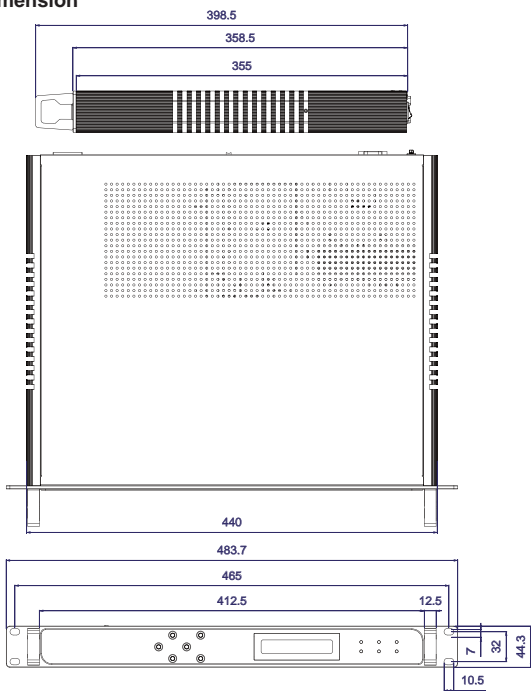

Technical Data :

| | |
|-----------------|---|
| . Dimension | 44.5H x 440W x 214D mm (Rackmount version) |
| | 44.5H x 440W x 314D mm (2 PCI version) |
| | 44.3H x 440W x 360D mm (Fanless version) |
| . Material | SECCII / Aluminum (Fanless) |
| | Black |
| . Weight | 4.2 kgs (2 x M/B) |
| | 3.5 kgs (1 x M/B) |
| . Storage Space | 5.2 kgs (Fanless version) |
| | 3.5" HDD / 2.5" HDD |
| | Slim CD-ROM / LCM / PCI |
| . Power | External 84W or optional Internal 150W PSU |
| | (for 1 x 3.5" HDD + 2 x PCI fanless version) |

Technical Data of LCM (Option):

| | |
|------------------------|-------------------------|
| . LCD Type | STN, Negative |
| . Polarizer color | Blue |
| . Backlight color | White |
| . Number of Characters | 20 characters x 2 Lines |
| . Characters format | 5 x 8 dots |

Ordering information

| M/B Model | M/B Q'ty | 3.5" HDD | 2.5" HDD | Slim CD-ROn | LCM | PCI | Operation Temperature | |
|-----------------|-----------------------|----------|----------|-------------|-----|-----|-----------------------|-----|
| CI945A / CI963A | Half size - Rackmount | 1 | 1 | X | 1 | X | 40° | |
| | | 2 | X | 2 | X | X | 40° | |
| | Half size - 2 PCI | 1 | 1 | X | 1 | X | 2 | 40° |
| | | 1 | 2 | X | X | 1 | 2 | 40° |

The above available functions outline the possibility with system, for more information please contact us.

Dimension

19" 1U fanless system (CI945A / 963A) with internal PSU 150W
* PCI Card length: 142 mm